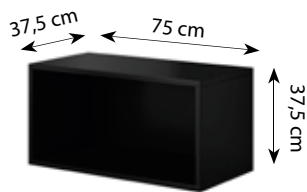

ROCO szafka R04